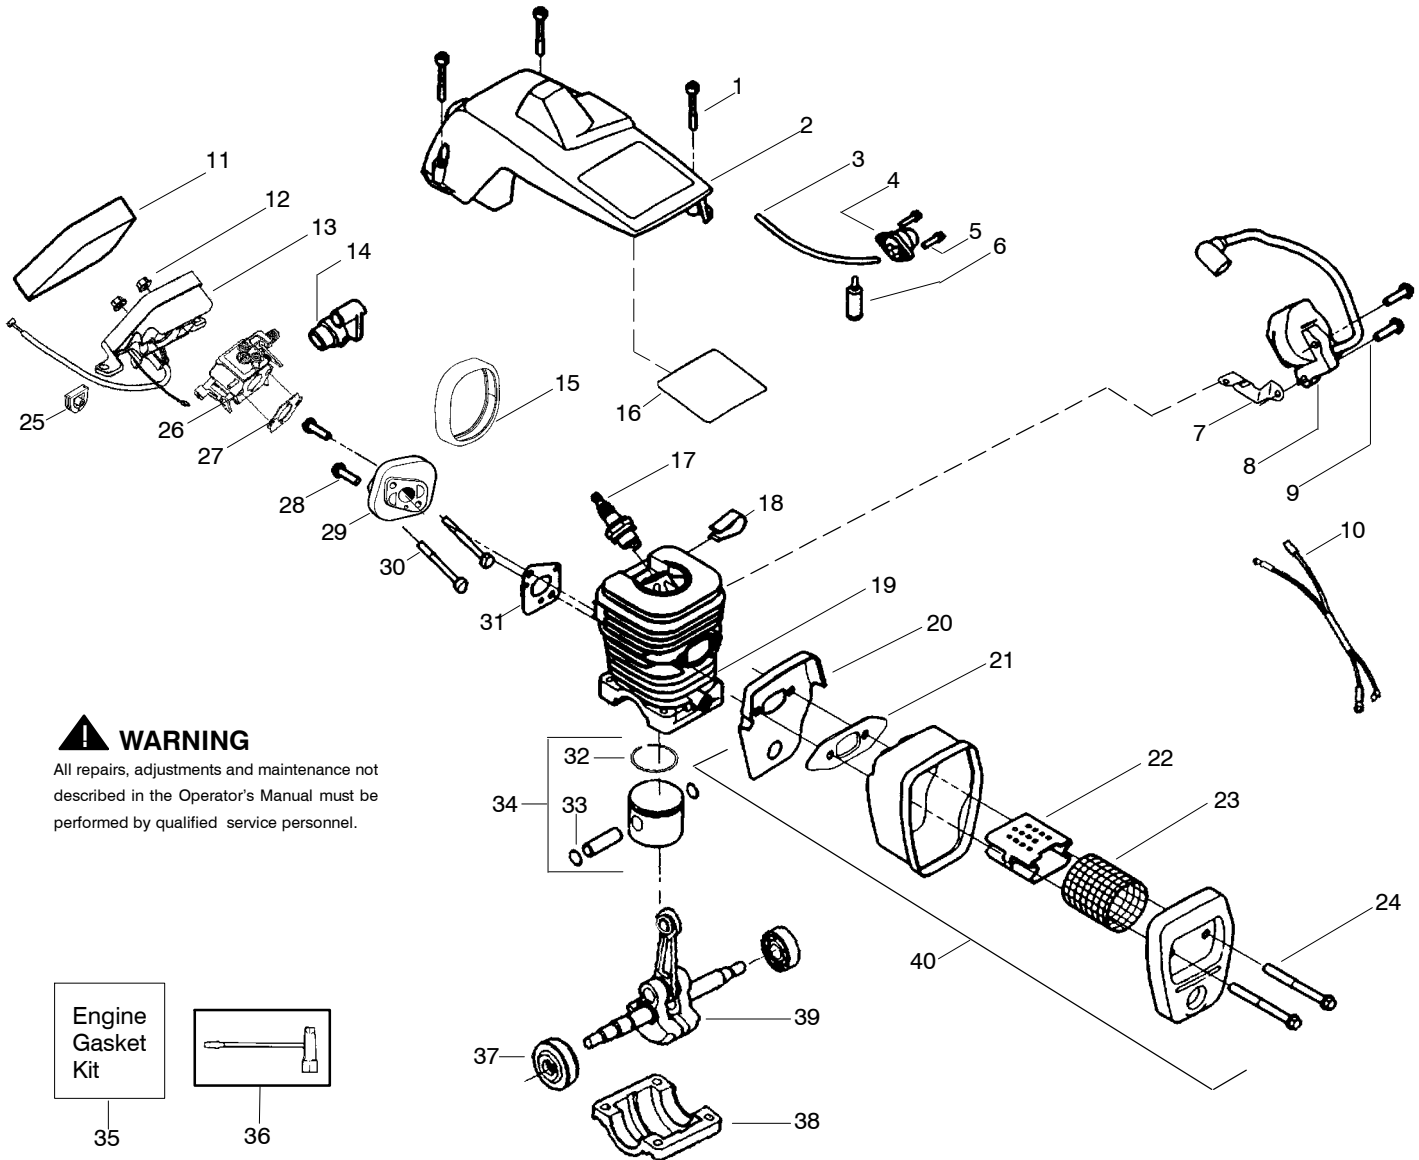

⚠ WARNING

All repairs, adjustments and maintenance not described in the Operator's Manual must be performed by qualified service personnel.

Ref.	Part No.	Description	Ref.	Part No.	Description	Ref.	Part No.	Description
1.	530016153	Screw	19.	530012550	Cylinder	36.	530031135	Scrench
2.	530056914	Assy - Cylinder Shield (includes # 16)	20.	530049870	Backplate - Muffler	37.	530056363	Assy - Seal & Bearing
3.	530069247	Kit - Fuel Line (Small)	21.	530069608	Gasket - Muffler (kit)	38.	530037935	Cap - Crankcase
4.	530071835	Kit - Purge Bulb (incl. #5)	22.	530037813	Diffuser - Muffler	39.	530047062	Assy - Crankshaft
5.	530015780	Screw	23.	530036103	Screen - Spark	40.	530047207	Assy - Muffler (Incl. 20-24)
6.	530095646	Assy - Fuel Pick-up	24.	530016132	Bolt - Muffler	Not Shown		
7.	530047442	Strap - Ground	25.	530047631	Grommet - Throttle Cable	---	---	Manuals
8.	530039198	Ignition Module	26.	---	Kit - Carburetor	---	---	(Scan)
9.	530015814	Screw		530071820	Zama (W-20)	✓	545123730	(Euro I)
10.	530057475	Assy - Wire Harness		530071821	Walbro (WT-662)	✓	545123732	(Euro II)
11.	530037793	Foam - Air Filter	27.	530069608	Gasket - Carb. (kit)	✓	545123733	(Euro III)
12.	530016101	Nut	28.	530016386	Screw	✓	545123726	(Euro IV)
13.	530057702	Assy - Air Box	29.	530049700	Carb. Adapter	✓	545123727	(Euro V)
14.	530035526	Grommet - Carb Adjust	30.	530016187	Screw	✓	545123728	(Turkish)
15.	530054144	Seal - Carb Adapter	31.	530069608	Gasket - Adaptor (kit)	✓	545123731	(Russian)
16.	530055698	Reflector - Heat	32.	530038729	Ring - Piston	✓	545003009	Decal - Warning
17.	952030150	Spark Plug (RCJ-7Y)	33.	530015697	Retainer - Piston Pin			
18.	530016136	Clip - High Tension Lead	34.	530071408	Kit - Piston (Incl. 32 & 33)			
			35.	530069608	Kit - Engine Gasket (Incl. 21, 27 & 31)			

✓ = NEW PART NUMBER FOR THIS IPL

★ = REFER TO THE SERVICE REFERENCE INDICATED FOR MORE INFORMATION. (LOCATED AT END OF IPL)